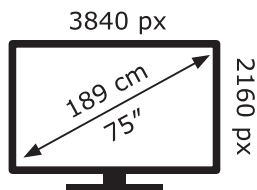

ENERG ⚡

LG Electronics

75UP78006LB

141 kWh/1000h

ABCDEF**G**

185 kWh/1000h

2019/2013