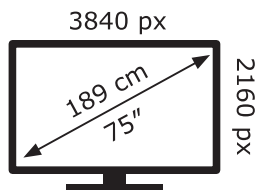

ENERG ⚡

LG Electronics

75NANO886PB

130 kWh/1000h

ABCDEF**G**

217 kWh/1000h

2019/2013